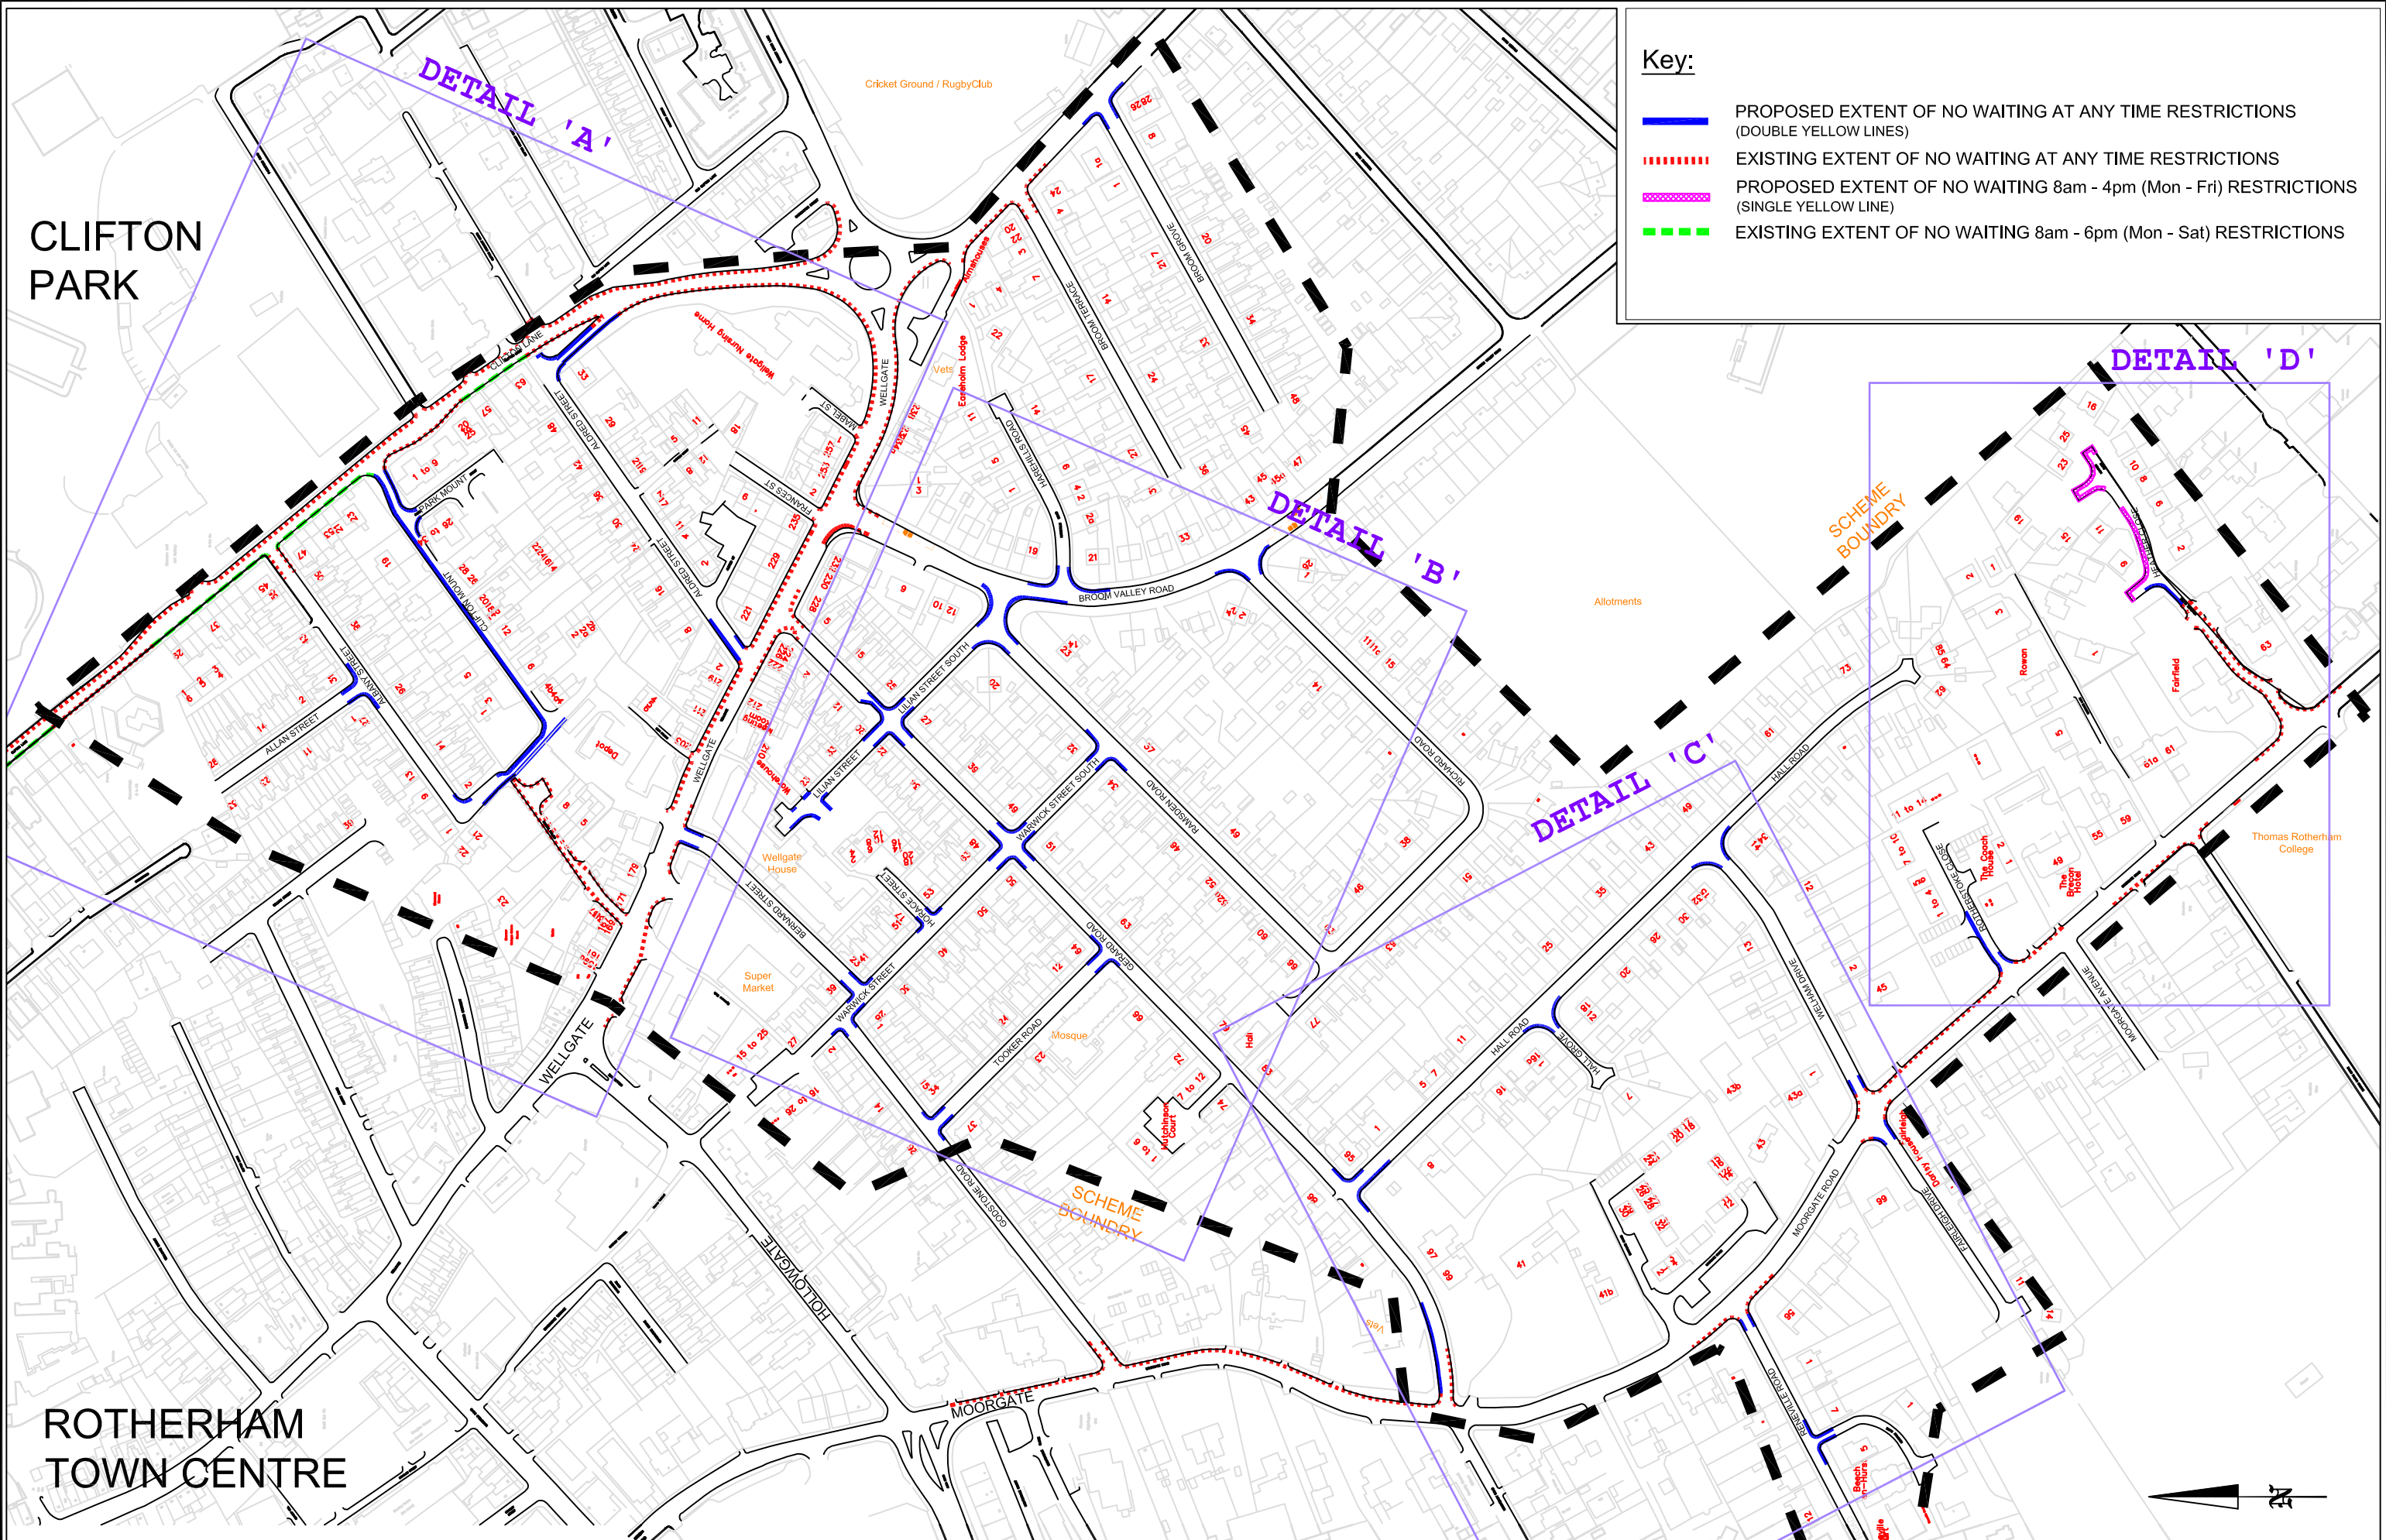

CLIFTON PARK

ROTHERHAM TOWN CENTRE

**Key:**

-  PROPOSED EXTENT OF NO WAITING AT ANY TIME RESTRICTIONS (DOUBLE YELLOW LINES)
-  EXISTING EXTENT OF NO WAITING AT ANY TIME RESTRICTIONS
-  PROPOSED EXTENT OF NO WAITING 8am - 4pm (Mon - Fri) RESTRICTIONS (SINGLE YELLOW LINE)
-  EXISTING EXTENT OF NO WAITING 8am - 6pm (Mon - Sat) RESTRICTIONS

**BEST PRINTED A3 OR LARGER**

Title PROPOSED INTRODUCTION OF WAITING RESTRICTIONS – WELLGATE TO MOORGATE AREA			
Dwg. No.	122-18-1291	Rev.	B-2013
Drawn	RB	Date	JAN 2012
Scales (if A3)		NTS	
Chd. by		ASB	